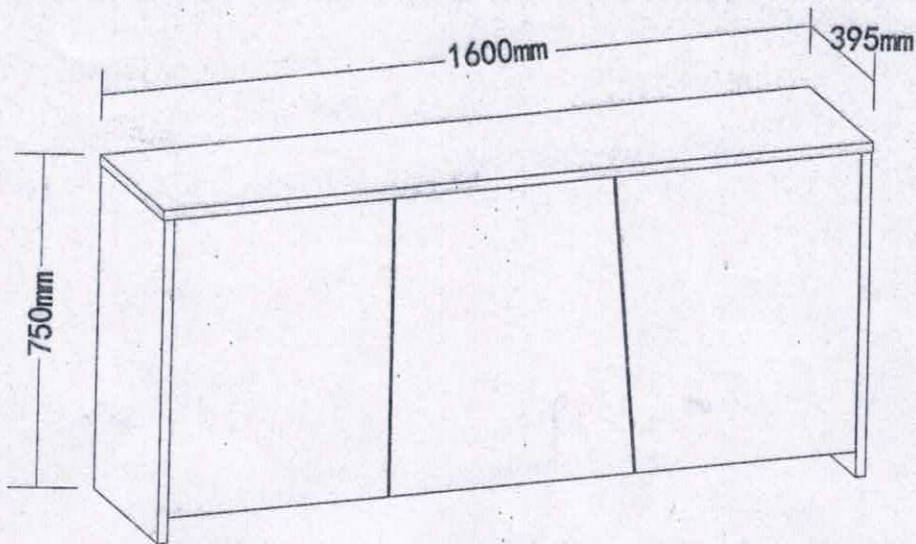

PRODUCT NAME

GAIA 160 Buffet

EN

1. Identify the parts which make up your piece of furniture.
 2. Gather the hardware parts and count them.
 3. Have the necessary assembly tools ready.
 4. Organize a space for assembly, wall carpeting or a blanket will protect the furniture against scratches.
 5. Never force the assembling while you put the parts together. You are recommended to tighten the screws after the furniture has been used for some time.
 6. After assembling this product, it is advisable to regularly ventilate the room for a few days.
- KEEP THE ASSEMBLY INSTRUCTION. THE RELEVANT INFORMATION YOU CAN FIND ON IT WILL HELP YOU GET IN TOUCH WITH YOUR STORE IF A PART WAS TO BE MISSING.

No.	Size	Qty	Ctn no.
1	1600*398*22	1	2-2
2	723*397*22	1	2-2
3	723*397*22	1	2-2
4	1552*378*15	1	2-2
5	1552*55*15	1	2-2
6	653*355*15	1	2-2

No.	Size	Qty	Ctn no.
7	653*355*15	1	2-2
8	653*117*15	1	2-1
9	653*117*15	1	2-1
10	653*117*15	2	2-1
11	482*354*15	1	2-1
12	520*354*15	2	2-1

No.	Size	Qty	Ctn no.
13	670*495*15	1	2-1
14	670*554*15	1	2-1
15	670*554*15	1	2-1
01	661*369*5	3	2-2

HARDWARE LIST

101x4  φ6X30mm	102x38  φ15*12mm	103x38  φ7*32.5mm	104x6 	105x30  φ4*14mm	106x12  φ3*12mm	107X3 	108 x12 
109x1 	110X2 	111X2  45X70X19	112x2  φ5X50mm	113x3 	114x12 	115x12  φ3X20mm	

109x1	105x2	110x2	112x2
	 φ4X14mm		 φ5*50mm