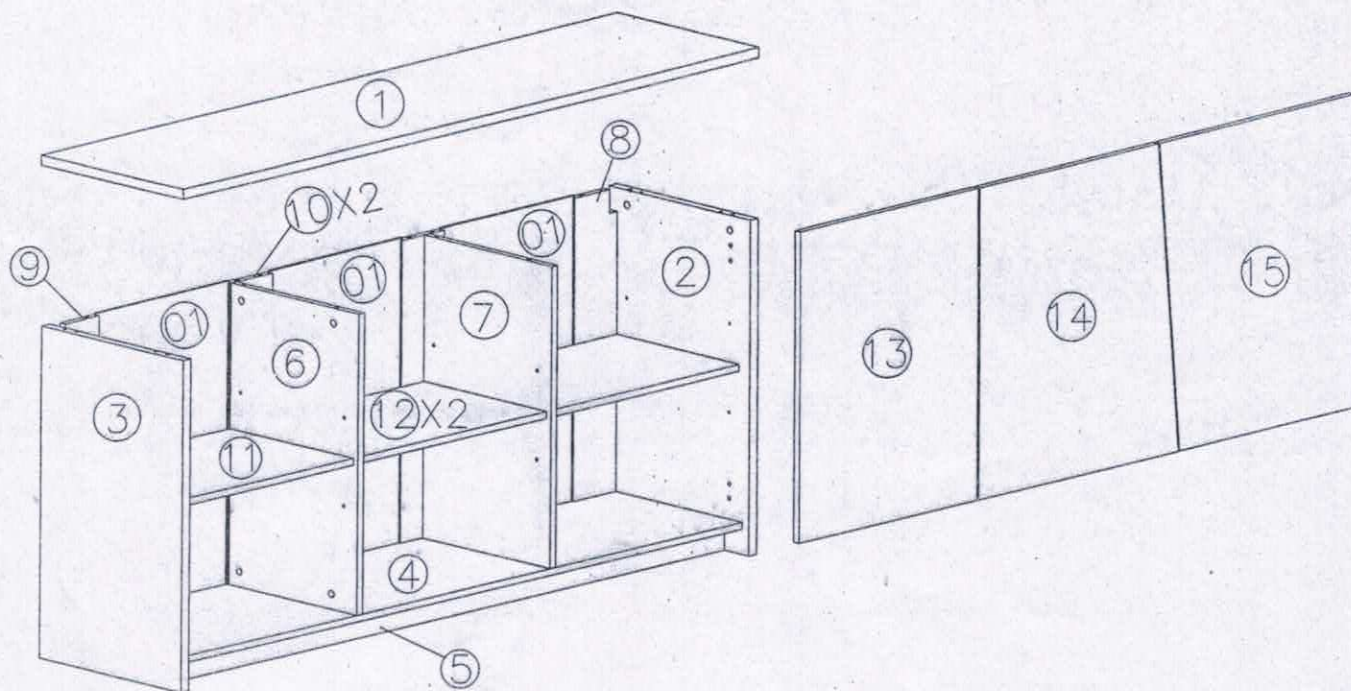

PRODUCT NAME

GAIA 160 Buffet

EN

1. Identify the parts which make up your piece of furniture.
 2. Gather the hardware parts and count them.
 3. Have the necessary assembly tools ready.
 4. Organize a space for assembly, wall carpeting or a blanket will protect the furniture against scratches.
 5. Never force the assembling while you put the parts together. You are recommended to tighten the screws after the furniture has been used for some time.
 6. After assembling this product, it is advisable to regularly ventilate the room for a few days.
- KEEP THE ASSEMBLY INSTRUCTION. THE RELEVANT INFORMATION YOU CAN FIND ON IT WILL HELP YOU GET IN TOUCH WITH YOUR STORE IF A PART WAS TO BE MISSING.

No.	Size	Qty	Ctn no.
1	1600*398*22	1	2-2
2	723*397*22	1	2-2
3	723*397*22	1	2-2
4	1552*378*15	1	2-2
5	1552*55*15	1	2-2
6	653*355*15	1	2-2

No.	Size	Qty	Ctn no.
7	653*355*15	1	2-2
8	653*117*15	1	2-1
9	653*117*15	1	2-1
10	653*117*15	2	2-1
11	482*354*15	1	2-1
12	520*354*15	2	2-1

OUTILLAGE:
TOOLS:

A SOFT CLOTH IS SUITABLE FOR PRODUCT CARE.

1

109 x1	103x10	108x4
	 φ7*32.5mm	

2

109 x1	102X4	103X14
	 φ15*12mm	 φ7*32.5mm

3

109 x1	102X4	108X8
	 φ15*12mm	

109x1	105x2	110x2	112x2
	 φ4X14mm		 φ5*50mm